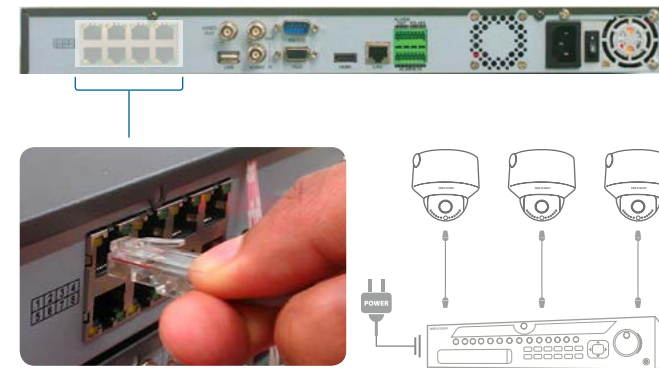

- Automatic WiFi connection
- Simplified management
- Easy remote access via Wi-Fi

HD IP Wi-Fi Kit

Both versatile and advanced, HD IP Wi-Fi Kit is a combination designed for the needs of a home, office, store, or other small-to-medium sized enterprise. Including Wi-Fi IP camera and NVR, this set allows the user to monitor their home or business through a simple connection that requires no networking knowledge or previous wiring installation. This camera & NVR combo establishes an instant connection to begin video recording right away. Never before has it been so easy to set-up a network video surveillance system!

Plug & Play

Configuring the IP system is a breeze. By simply plugging a CAT5 cable into the network interface of embedded PoE NVR, the camera's IP address is automatically detected and configured to transmit a live view and to store video. Additionally, it eliminates the cumbersome power cable deployment.

Line Crossing Detection

This function can detect objects such as persons or vehicles crossing (enter/exit) a defined virtual field.

Intrusion Detection

In the case of intrusion detection, the camera simultaneously auto-triggers the alarm and event recording. These features are extremely beneficial for pre-defined area protection.